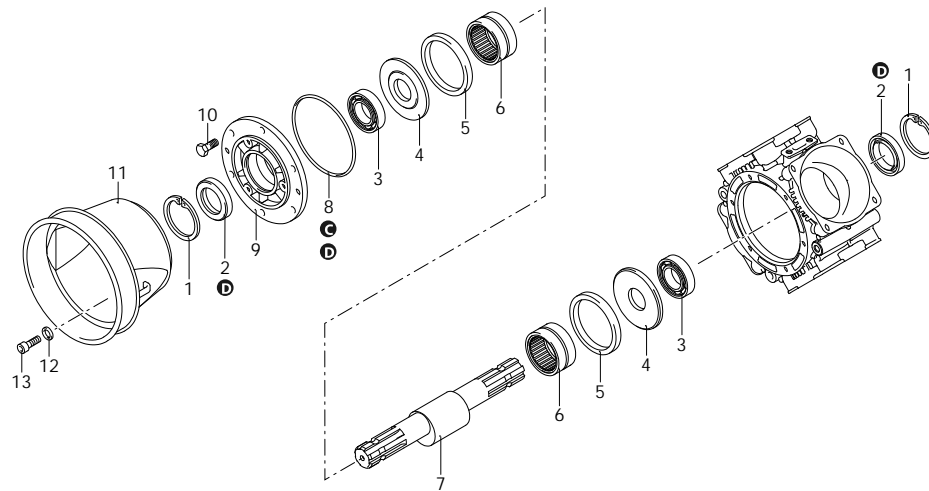

Revision: 1

Date: 30/03/2023

AR 160 BP

1209 - 32034 - 1233 - 32035 - 1228 - 32036

C / C

Code Description Q Note

Code	Description		Q	Note
1	200390 Ring	seeger Øi 62	2	
2	751990 Ring	seal	2	Lubricate with Mineral Grease
3	230350 Bearing		2	Press Mount
4	540040 Plate		2	Lubricate with motor oil
5	750130 Ring		2	Lubricate with motor oil
6	750090 Bearing		2	
7	750170 Shaft	AU marked	1	
8	851360 O-ring	Ø 120,32x2,62	1	Lubricate Molykote Longterm W2
9	680020 Support		1	Lubricate with Mineral Grease
10	751130 Fitting	1"1/2 G (M-M)	6	C=10Nm
11	1500470 Cardan protection	ø 239 mm	1	
12	390314 Washer		3	
13	850251 Screw	TCEI M8x12	3	C=10Nm
A	2374 Valve kit		1	
B	2371 Diaphragms kit	NBR	1	
B	43086 Diaphragms kit	BlueFlex	1	
B	2373 Diaphragms kit	Desmopan	1	
B	2372 Diaphragms kit	HPDS	1	
C	42510 O-ring kit		1	
D	42511 Maintenance repair kit	NBR	1	
D	47218 Maintenance repair kit	BlueFlex	1	